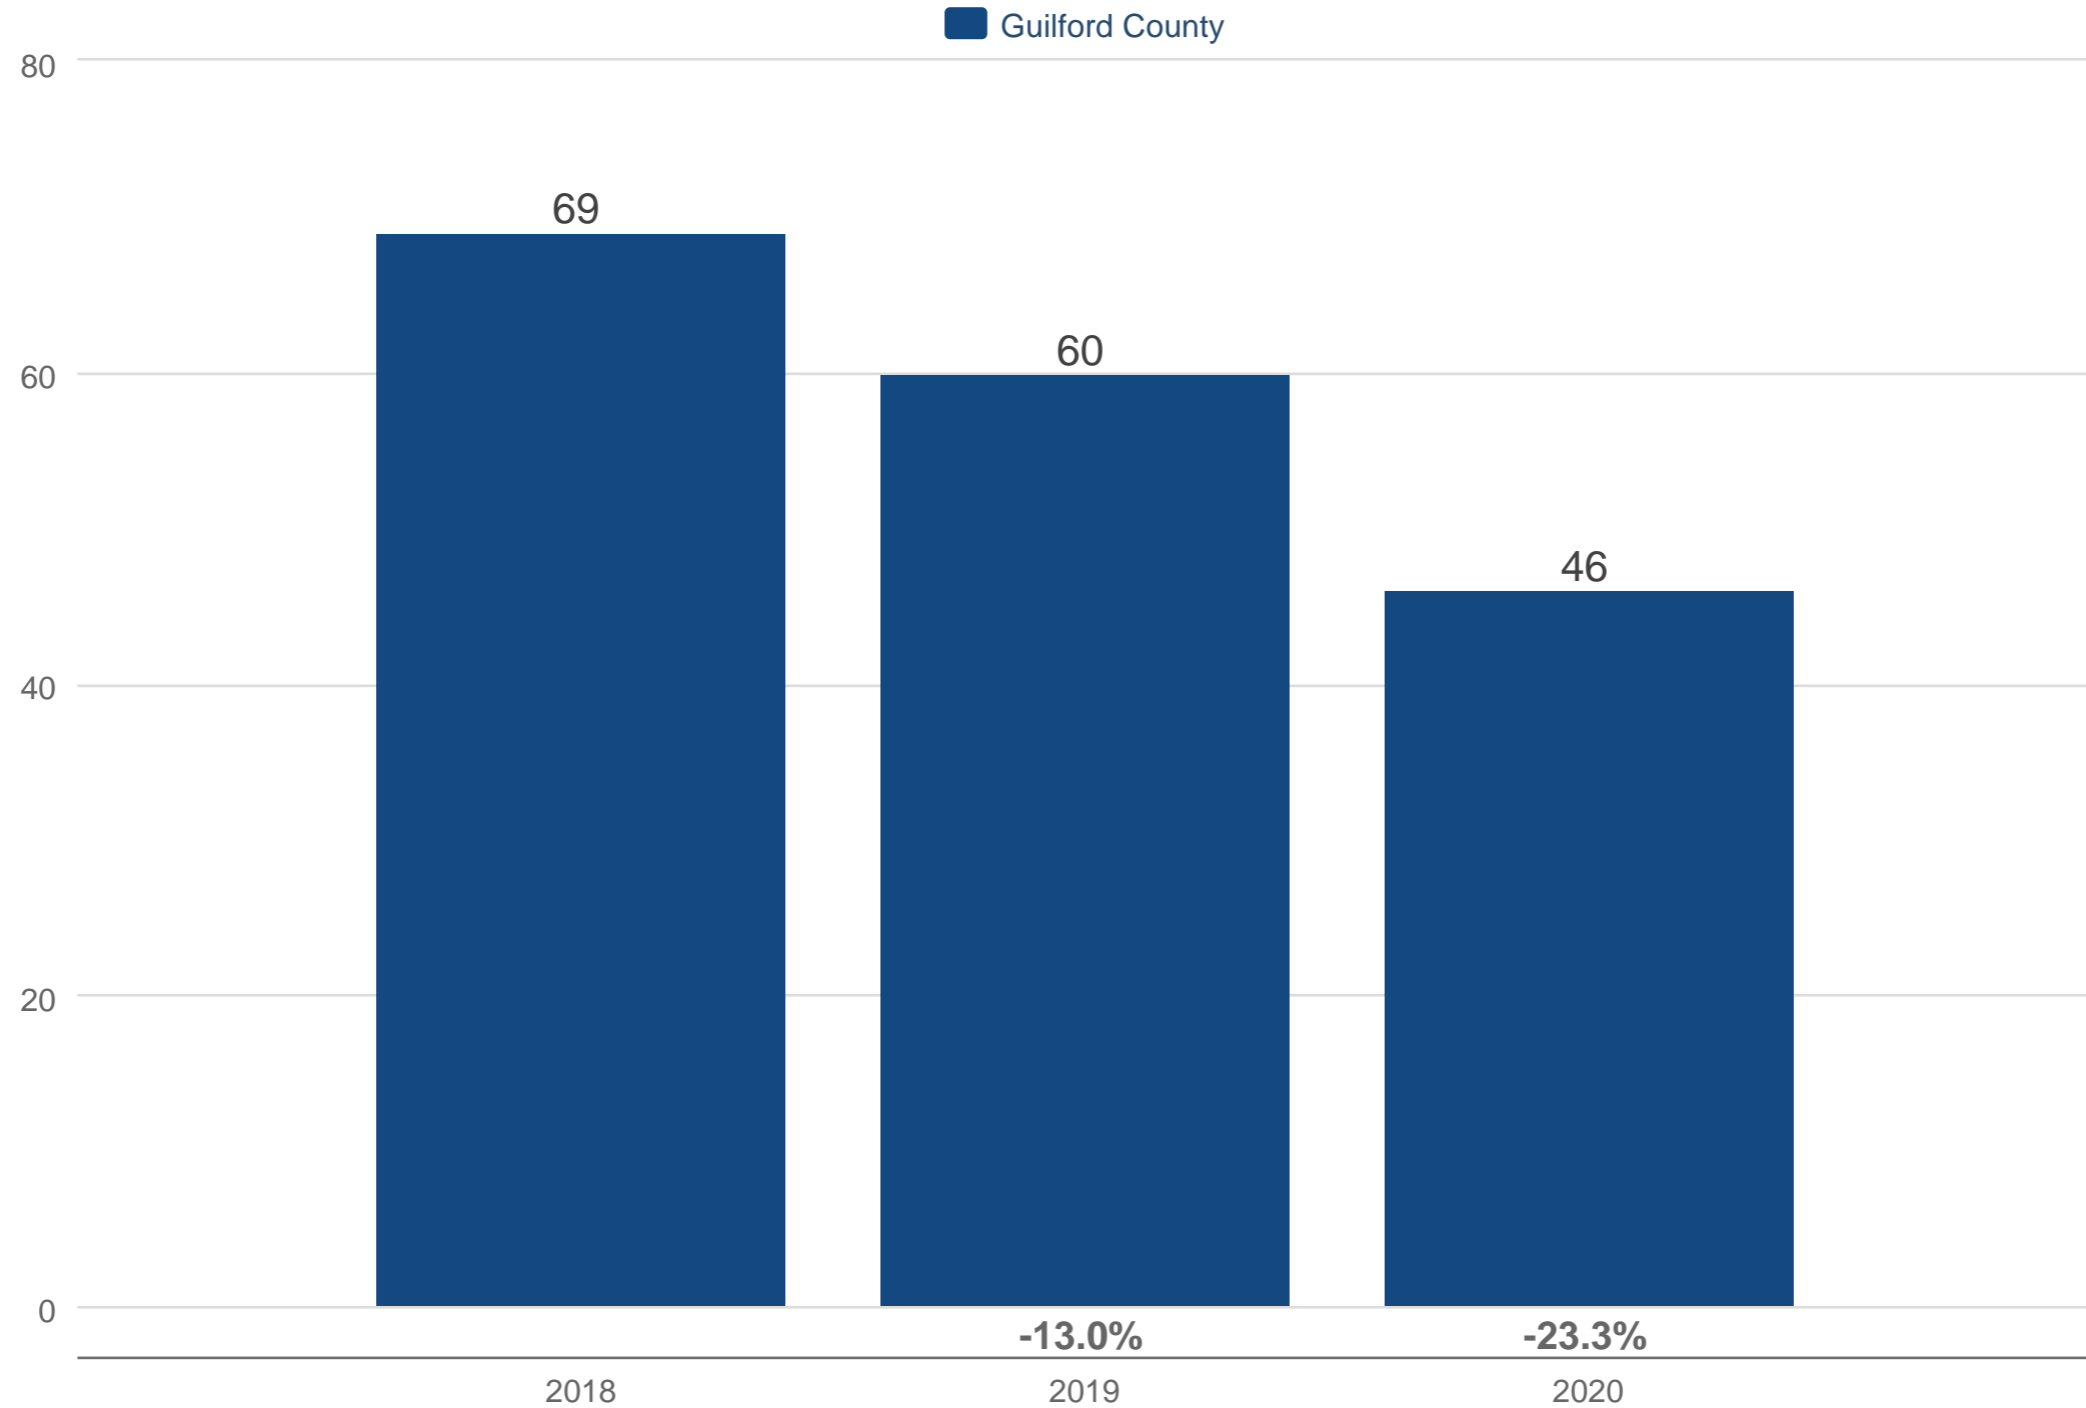

Melody Bishop
RE/MAX OF GREENSBORO

Office: 336-209-9870
bishopmelody34@gmail.com

February Average Days on Market

Guilford County

Each data point is one month of activity. Data is from March 3, 2020.

All data from Triad MLS. InfoSparks © 2020 ShowingTime.