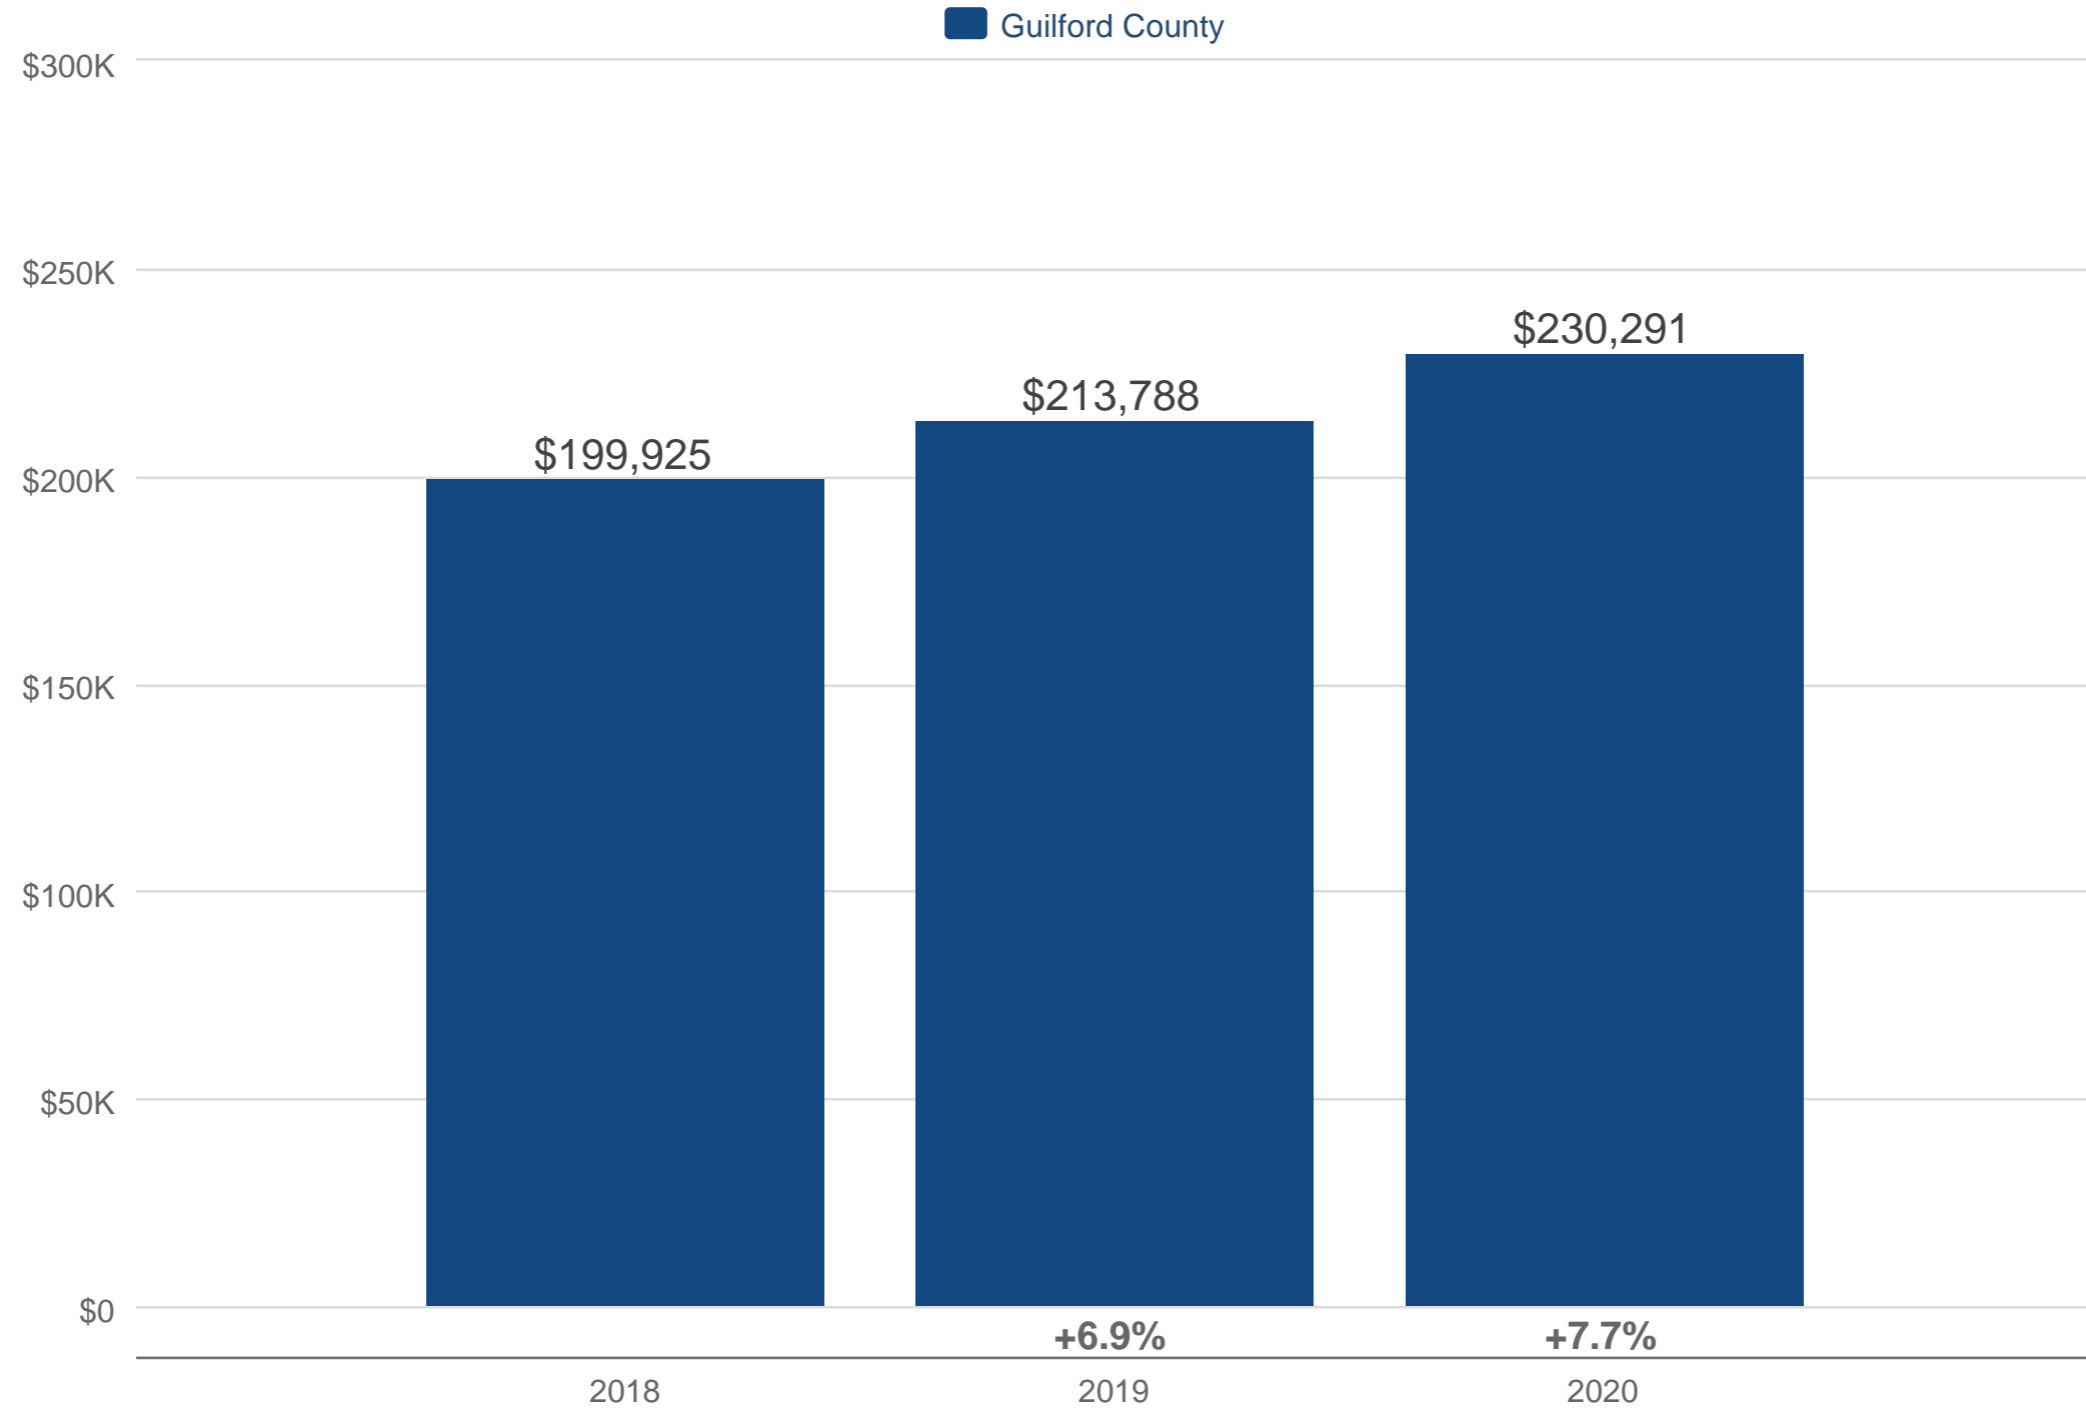

**Melody Bishop**  
RE/MAX OF GREENSBORO

Office: 336-209-9870  
[bishopmelody34@gmail.com](mailto:bishopmelody34@gmail.com)

### February Average Sales Price

Guilford County

Each data point is one month of activity. Data is from March 3, 2020.

All data from Triad MLS. InfoSparks © 2020 ShowingTime.